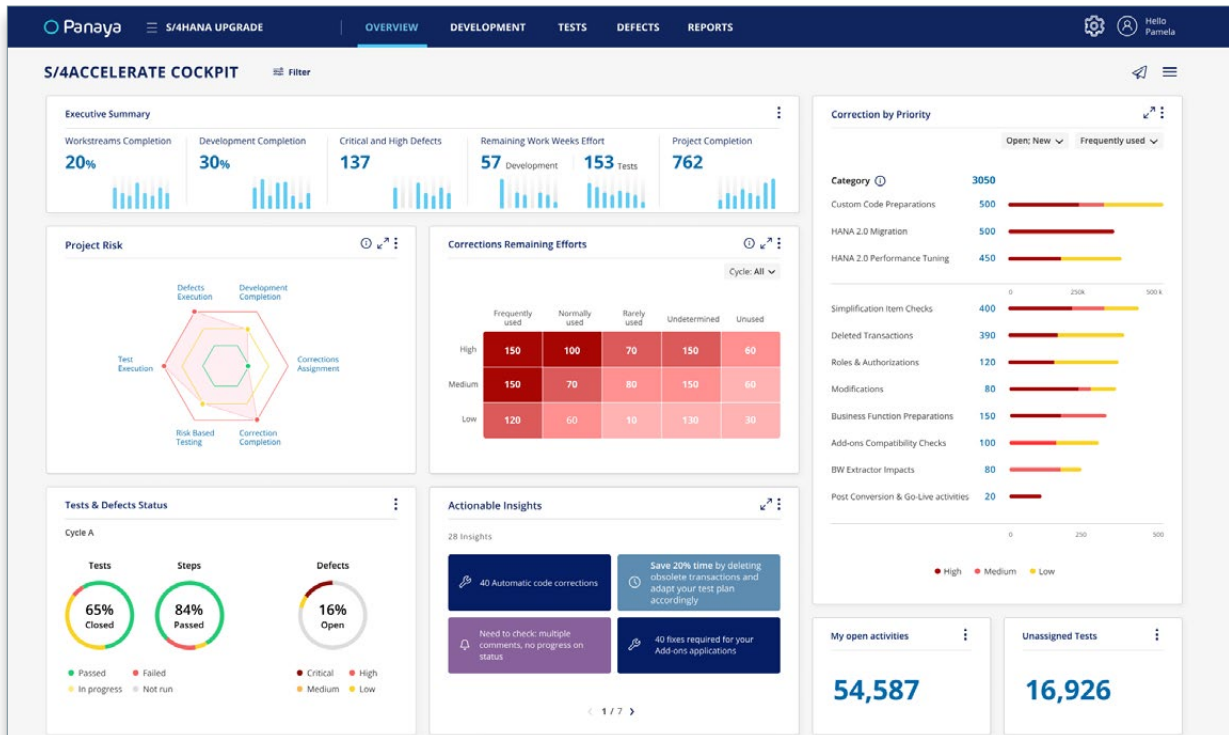

# Own the Future

The New Standard in SAP S/4HANA Upgrades

# Elevate Your Upgrade Experience

Upgrading your S/4HANA landscape should drive innovation, not stress.

Panaya S/4Accelerate transforms your journey by combining intelligent automation, actionable insights, and industry-leading expertise, so you achieve faster go-lives with zero compromise on quality or peace of mind.

## Focus on what matters

**Analyze Your Unique System:** Leveraging AI and SAP's best practices with a tailored upgrade strategy and full landscape overview in just **48** hours.

**Speed and Efficiency:** Know what to fix and what to test with a click of a button, with auto code corrections and an optimized test plan.

**Gain Real-Time Visibility:** Customizable and actionable real-time dashboards and effortless collaboration on one SaaS platform.

**Simply Go-Live:** Deploy and on-board up to **50%** faster.