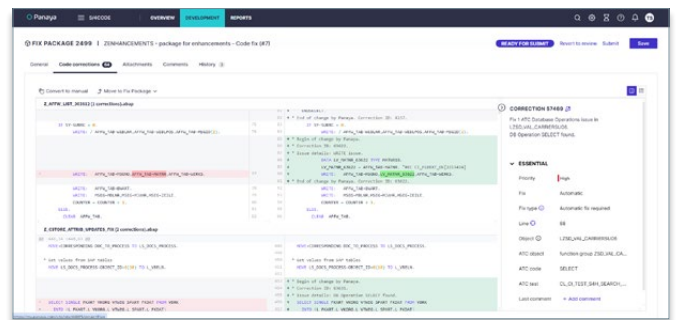

Key Features

Map Your Efforts and Activities in 48 Hours

Identify all required corrections, tests, and efforts before starting your upgrade. Save hundreds of working hours and focus on real risks, not assumptions.

Uncover Your Risks and Unknowns BEFORE You Change

Avoid costly surprises with Panaya's proactive impact analysis, prioritizing activities based on usage and likelihood of failure. Gain visibility of potential failures and receive prioritized recommendations tailored for your current business processes.

Deploy Code Corrections at a Click of a Button

Turn complex upgrades into simple, automated steps. Our platform delivers precise code corrections, ready to be deployed directly into your Dev system helping you save valuable time and resources.