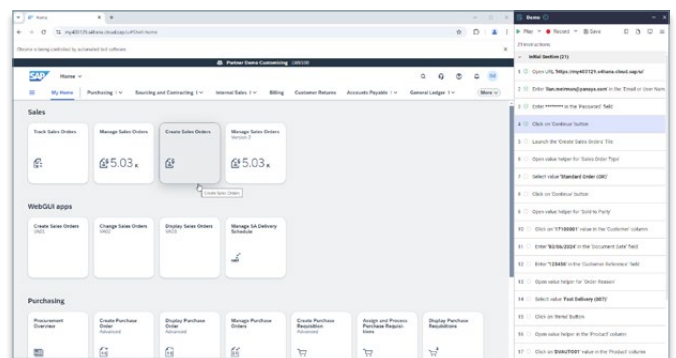

Smarter, Faster Testing

Leverage AI-driven end-to-end business process validation and regression testing, ensuring stability and performance with minimal effort. With Panaya's Test Automation, specifically designed for SAP S/4HANA, you reduce the time and effort needed to perform repetitive and complex testing tasks.